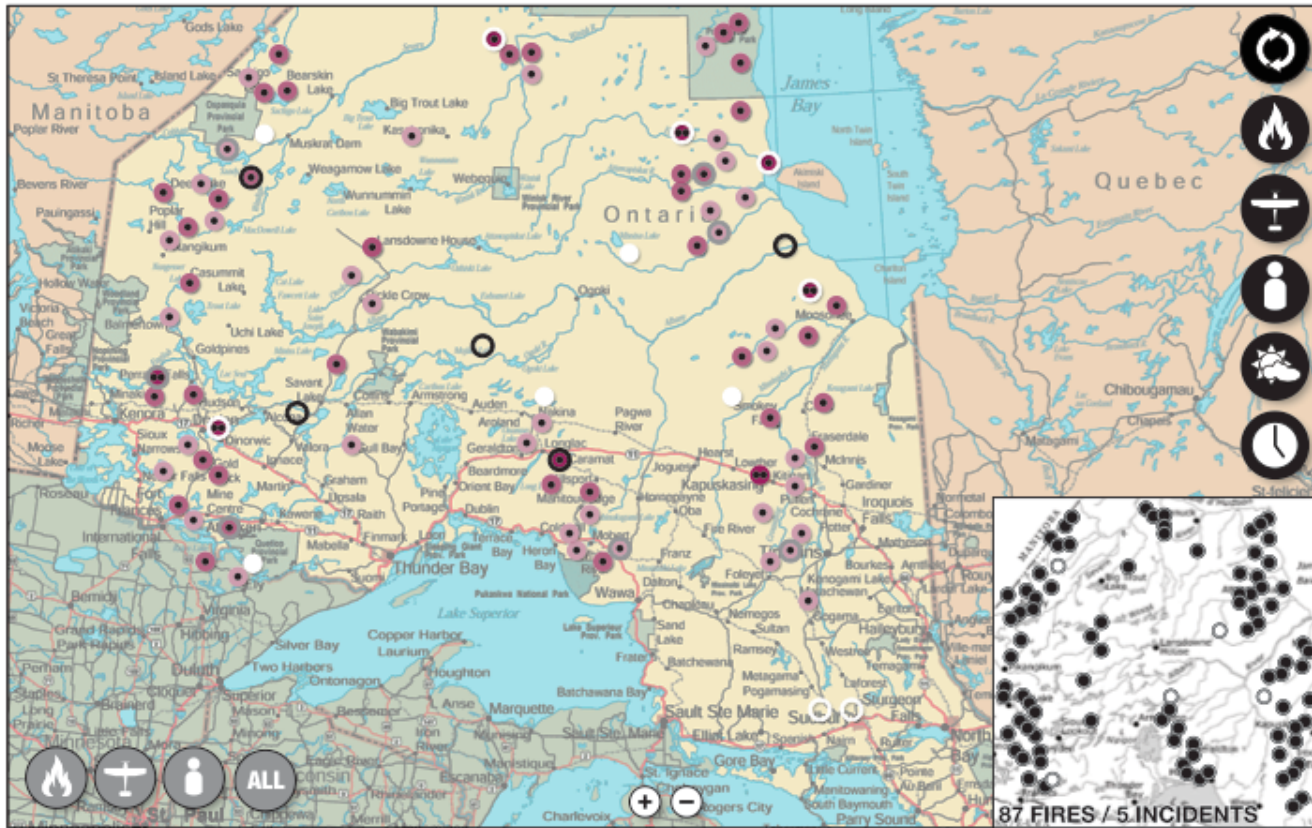

# **Fire Update Support Engine (FUSE): An Integrated Information Display for the Forest Fire Response Center**

by Erin Hueston

The Environment

The Problem/Solution

Methods

Preliminary Designs

Full Map

Inset Map

<b>Task</b>	<b>Full Map</b>	<b>Inset Map</b>
Resource alert status	2	6
Location of aircraft	0	0
Current fire status	7	1
Number of burning fires	5	6
Changes with given time	1	6
Resources on a fire	0	2
<b>Totals</b>	<b>15</b>	<b>21</b>