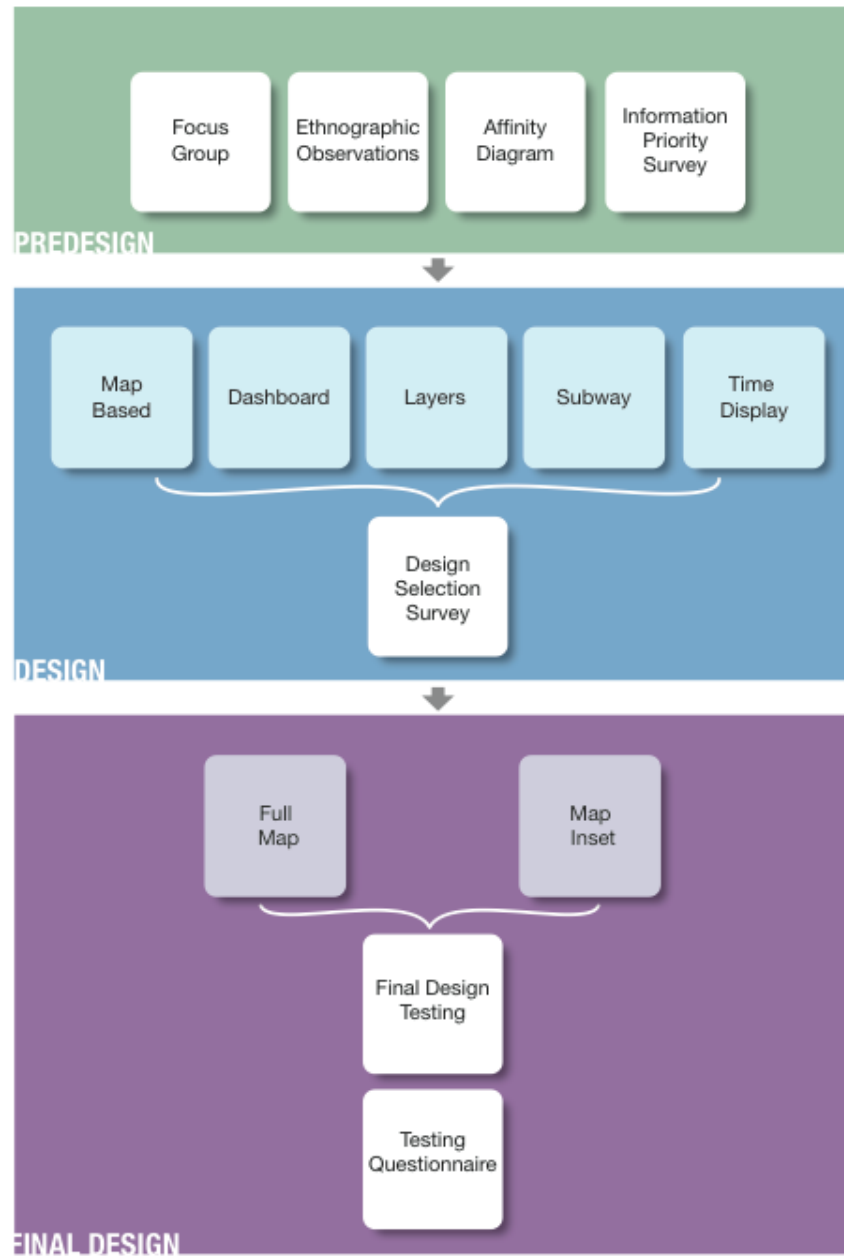

# **Fire Update Support Engine (FUSE): An Integrated Information Display for the Forest Fire Response Center**

by Erin Hueston

The Environment

The Problem/Solution

Methods

Preliminary Designs

Full Map

Inset Map

<b>Task</b>	<b>Full Map</b>	<b>Inset Map</b>
Resource alert status	2	6
Location of aircraft	0	0
Current fire status	7	1
Number of burning fires	5	6
Changes with given time	1	6
Resources on a fire	0	2
<b>Totals</b>	<b>15</b>	<b>21</b>