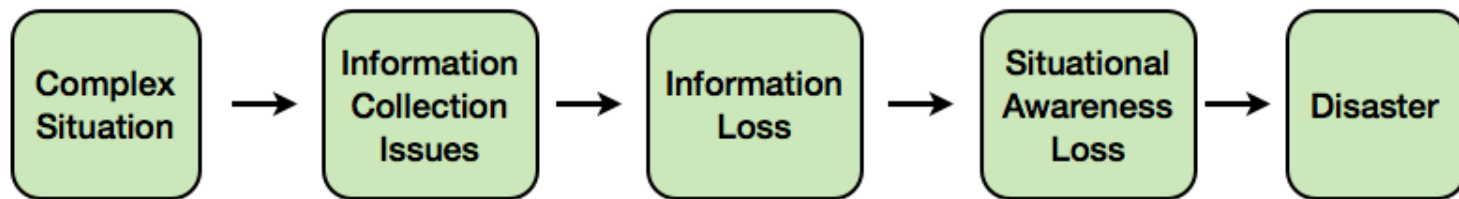

# **Fire Update Support Engine (FUSE): An Integrated Information Display for the Forest Fire Response Center**

by Erin Hueston

The Environment

The Problem/Solution

Methods

Preliminary Designs

Full Map

Inset Map

<b>Task</b>	<b>Full Map</b>	<b>Inset Map</b>
Resource alert status	2	6
Location of aircraft	0	0
Current fire status	7	1
Number of burning fires	5	6
Changes with given time	1	6
Resources on a fire	0	2
<b>Totals</b>	<b>15</b>	<b>21</b>