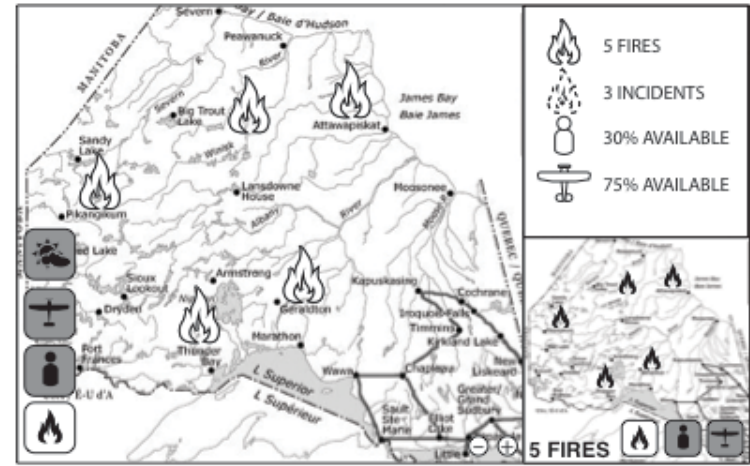

# **Fire Update Support Engine (FUSE): An Integrated Information Display for the Forest Fire Response Center**

by Erin Hueston

The Environment

The Problem/Solution

Methods

Preliminary Designs

Full Map

Inset Map

<b>Task</b>	<b>Full Map</b>	<b>Inset Map</b>
Resource alert status	2	6
Location of aircraft	0	0
Current fire status	7	1
Number of burning fires	5	6
Changes with given time	1	6
Resources on a fire	0	2
<b>Totals</b>	<b>15</b>	<b>21</b>