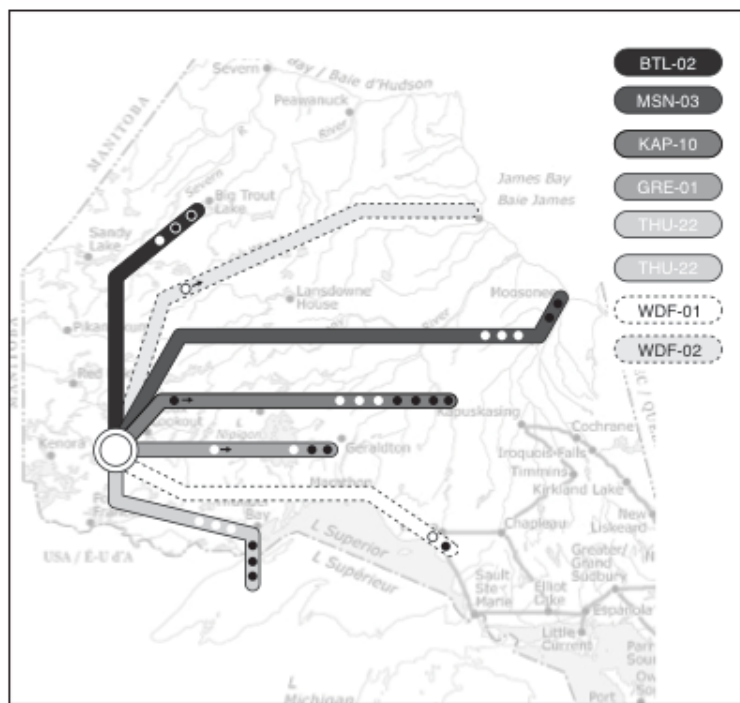

# **Fire Update Support Engine (FUSE): An Integrated Information Display for the Forest Fire Response Center**

by Erin Hueston

The Environment

The Problem/Solution

Methods

Preliminary Designs

Full Map

Inset Map

<b>Task</b>	<b>Full Map</b>	<b>Inset Map</b>
Resource alert status	2	6
Location of aircraft	0	0
Current fire status	7	1
Number of burning fires	5	6
Changes with given time	1	6
Resources on a fire	0	2
<b>Totals</b>	<b>15</b>	<b>21</b>